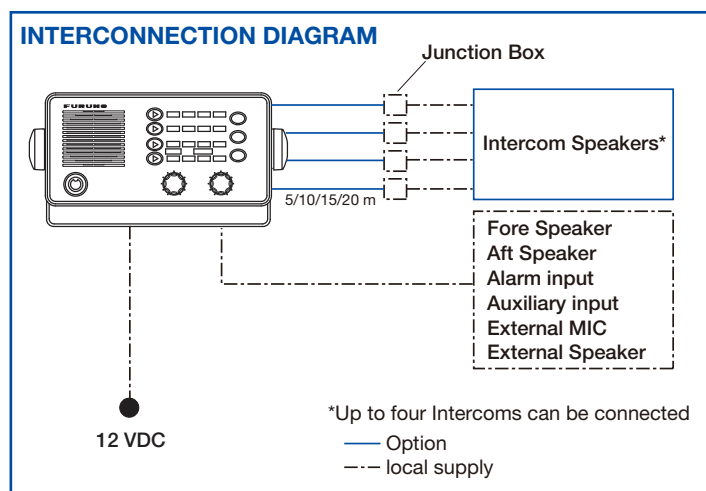

#### Signal to Noise

Hail Mode:	60 dB (1 kHz)
Intercom Mode:	60 dB (1 kHz)
AUX Mode:	60 dB (1 kHz)

### POWER SUPPLY

12 VDC, 5 A, 280 mA (Standby)

The LH-3000 can also function as an intercom, when connected to optional intercom speakers. Up to four intercoms can be connected for two-way communication between the bridge and one or all intercom stations.