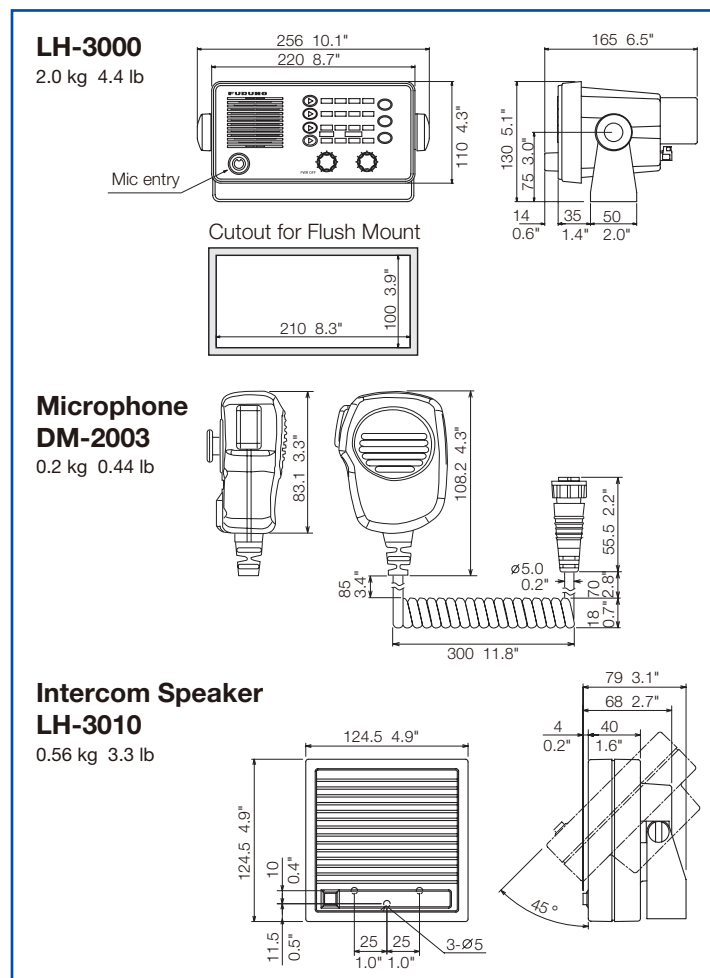

Option

1. Intercom Speaker LH-3010
2. Flush Mount Kit LH-3020
3. Cable for Intercom Speaker 5/10/15/20 m